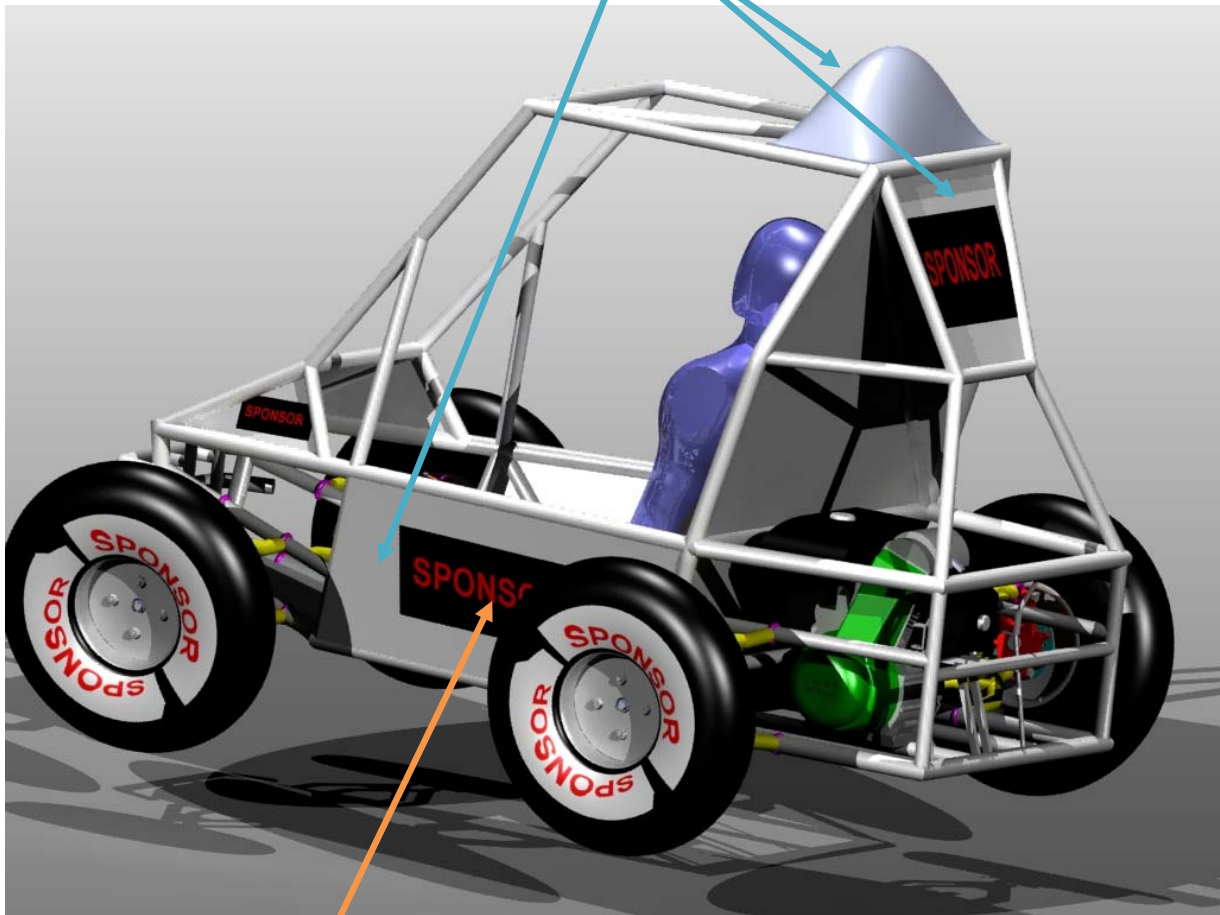

## Paint & Logo Placement Guidelines

JK Tyre BAJA SAEINDIA Logo

SAEINDIA Logo

Car Number

Car Number

JK Tyre BAJA SAEINDIA Logo (8 inch x 6 inch)

**Guidelines:**

- Any paint / color graphics may be chosen
- The body color should not be reflective in nature
- The paint used shall be non-flammable / non-toxic
- Body graphics shall not be obscene / derogatory in nature
- The team number / name and institute name shall be clearly visible in contrast to the body paint, as per the guidelines as mentioned in the rulebook
- SAEINDIA / JK Tyre BAJA SAEINDIA Logos shall be placed as specified. Space for the same shall be made available as per your prudence. The logos would be provided to the teams at the site.
- Space shall be left for placement of Tech OK stickers to be placed on the upper right corner of the firewall.