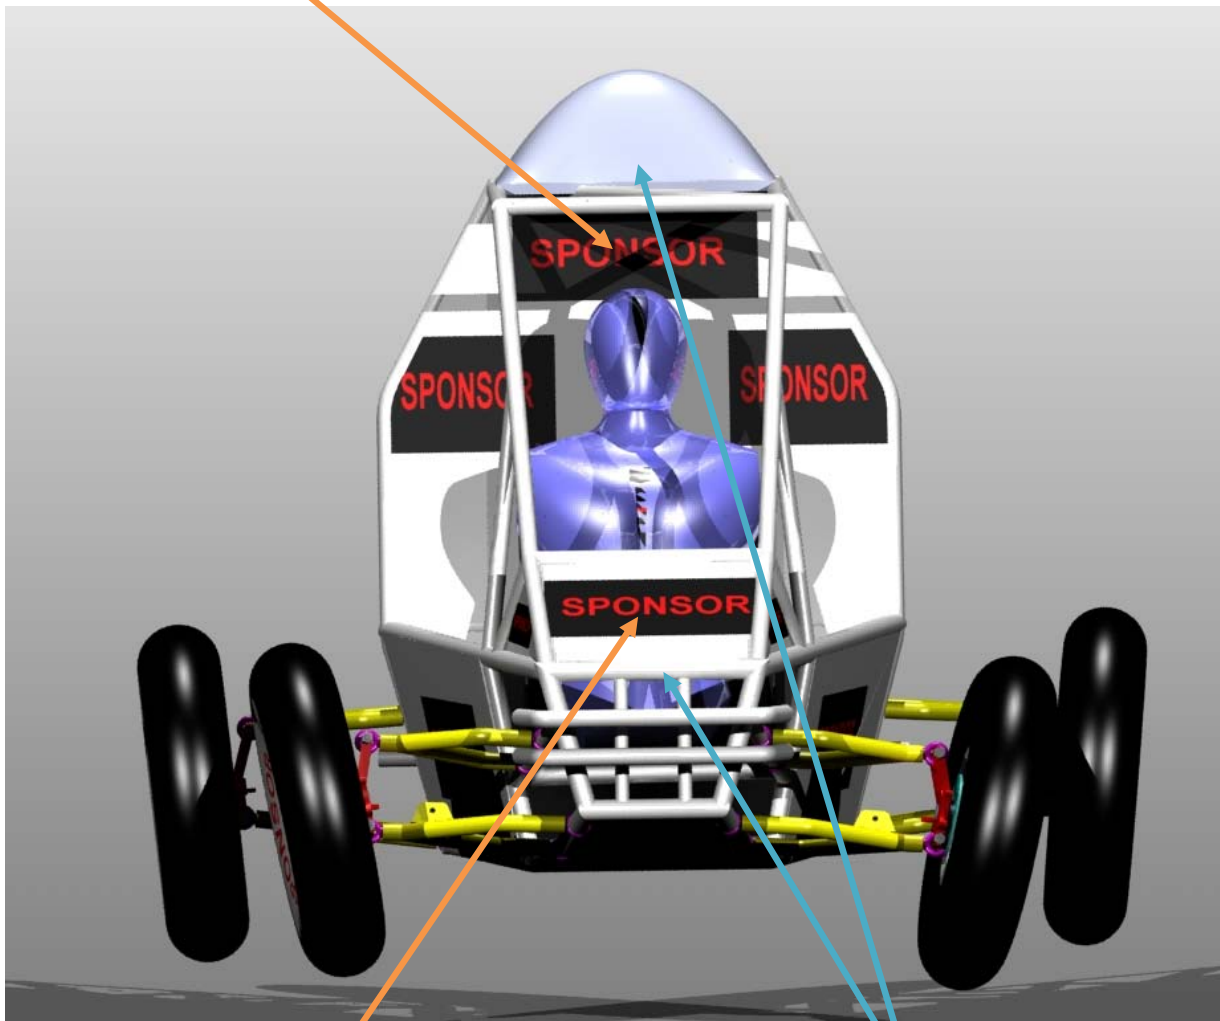

## Paint & Logo Placement Guidelines

JK Tyre BAJA SAEINDIA Logo

SAEINDIA Logo

Car Number

Car Number

JK Tyre BAJA SAEINDIA Logo (8 inch x 6 inch)

**Guidelines:**

- Any paint / color graphics may be chosen
- The body color should not be reflective in nature
- The paint used shall be non-flammable / non-toxic
- Body graphics shall not be obscene / derogatory in nature
- The team number / name and institute name shall be clearly visible in contrast to the body paint, as per the guidelines as mentioned in the rulebook
- SAEINDIA / JK Tyre BAJA SAEINDIA Logos shall be placed as specified. Space for the same shall be made available as per your prudence. The logos would be provided to the teams at the site.
- Space shall be left for placement of Tech OK stickers to be placed on the upper right corner of the firewall.